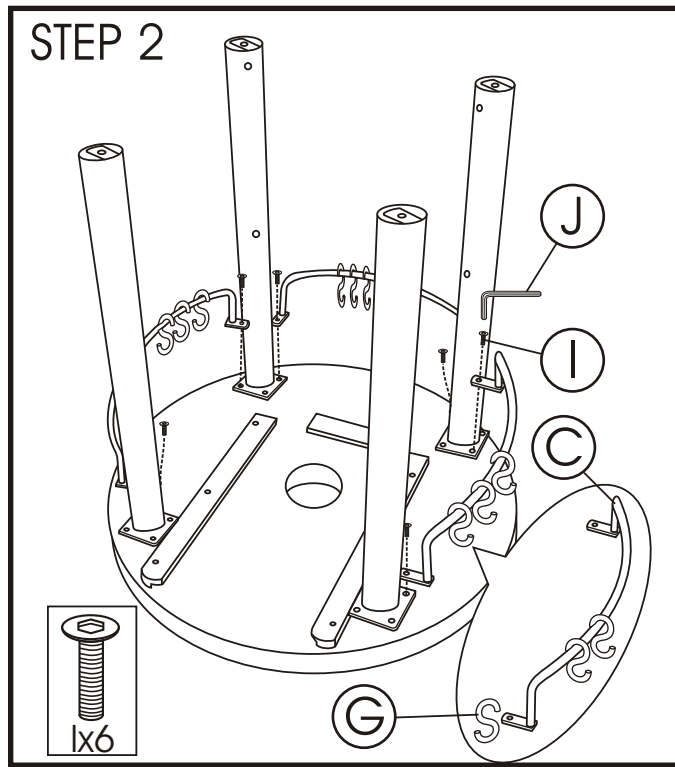

STADIUM # 1905

WMT 06-765 ZR

ASSEMBLY INSTRUCTION

TRASH RING CAN BE EXCHANGED FOR CHEF PAN OR CAN BE USED TOGETHER