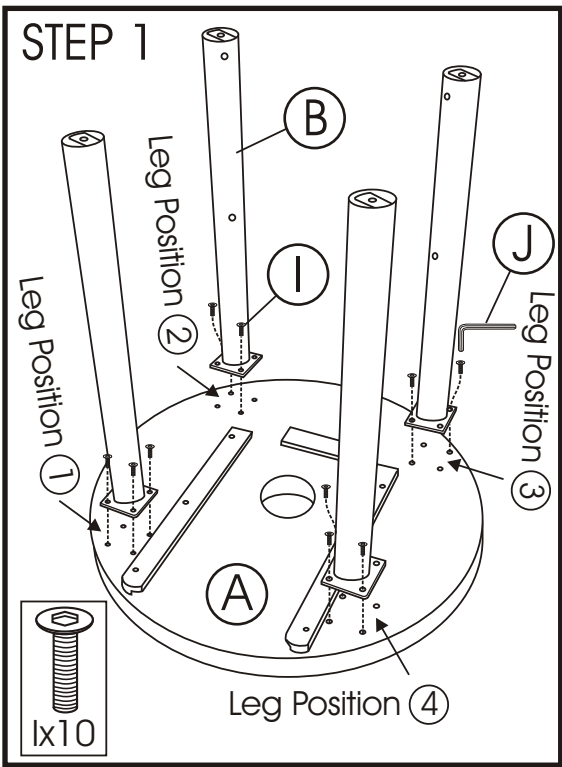

STADIUM # 1905

WMT 06-765 ZR

ASSEMBLY INSTRUCTION

TRASH RING CAN BE EXCHANGED FOR CHEF PAN OR CAN BE USED TOGETHER