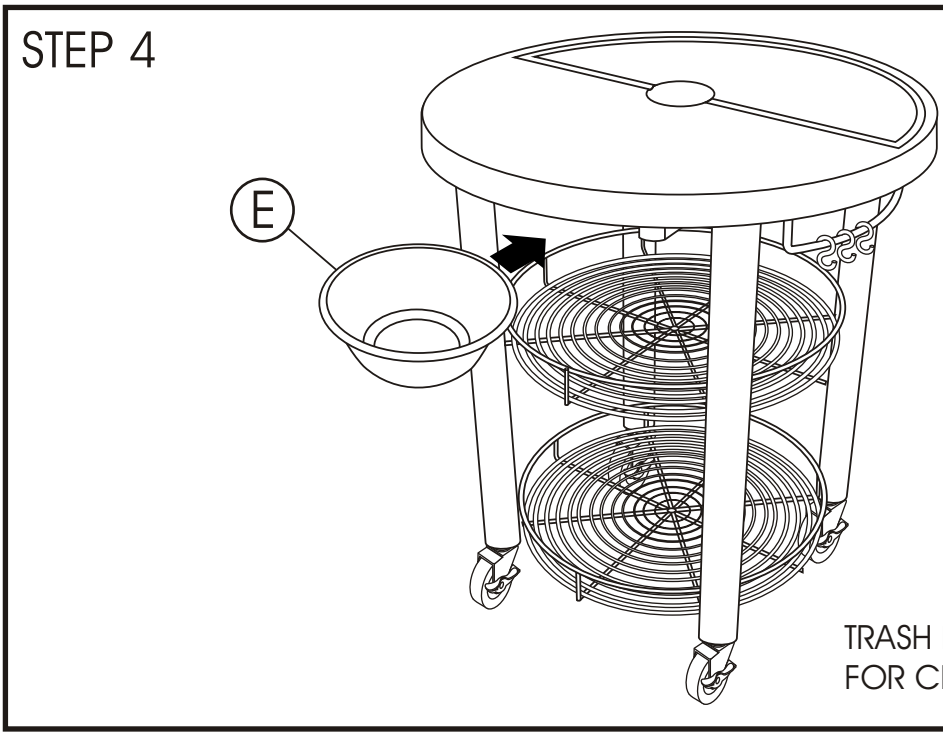

STADIUM # 1905

WMT 06-765 ZR

ASSEMBLY INSTRUCTION

TRASH RING CAN BE EXCHANGED FOR CHEF PAN OR CAN BE USED TOGETHER