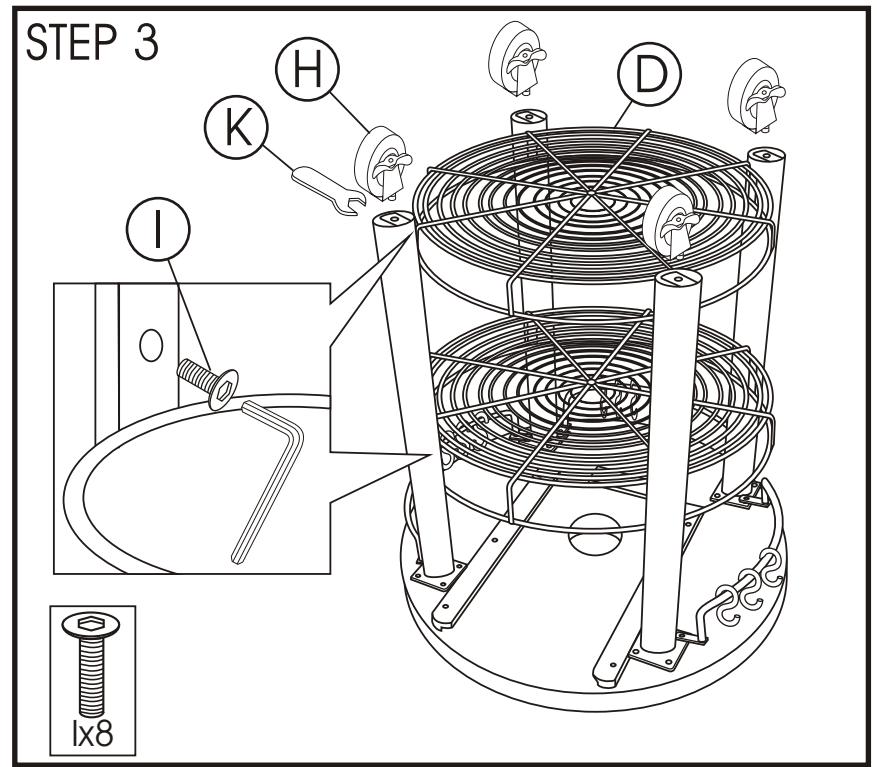

STADIUM # 1905

WMT 06-765 ZR

ASSEMBLY INSTRUCTION

TRASH RING CAN BE EXCHANGED FOR CHEF PAN OR CAN BE USED TOGETHER