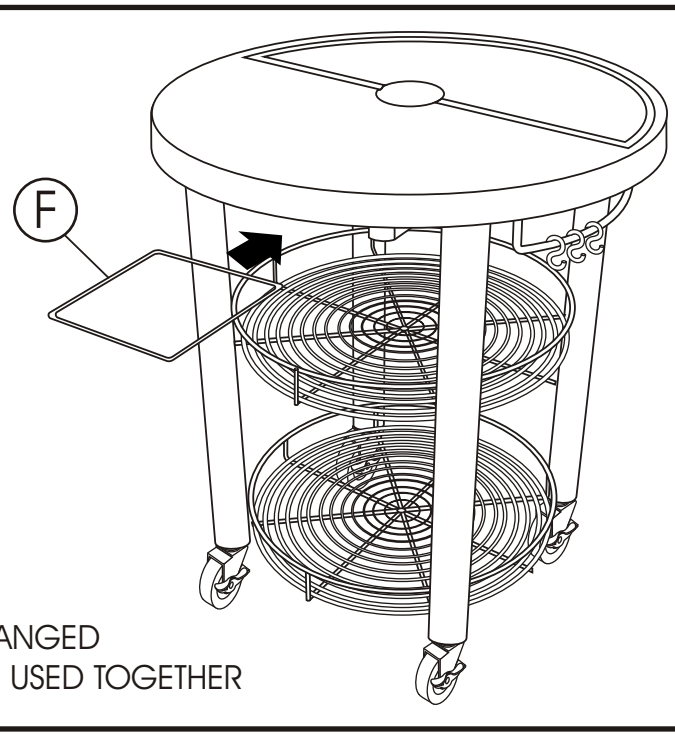

STADIUM # 1905

WMT 06-765 ZR

ASSEMBLY INSTRUCTION

TRASH RING CAN BE EXCHANGED FOR CHEF PAN OR CAN BE USED TOGETHER